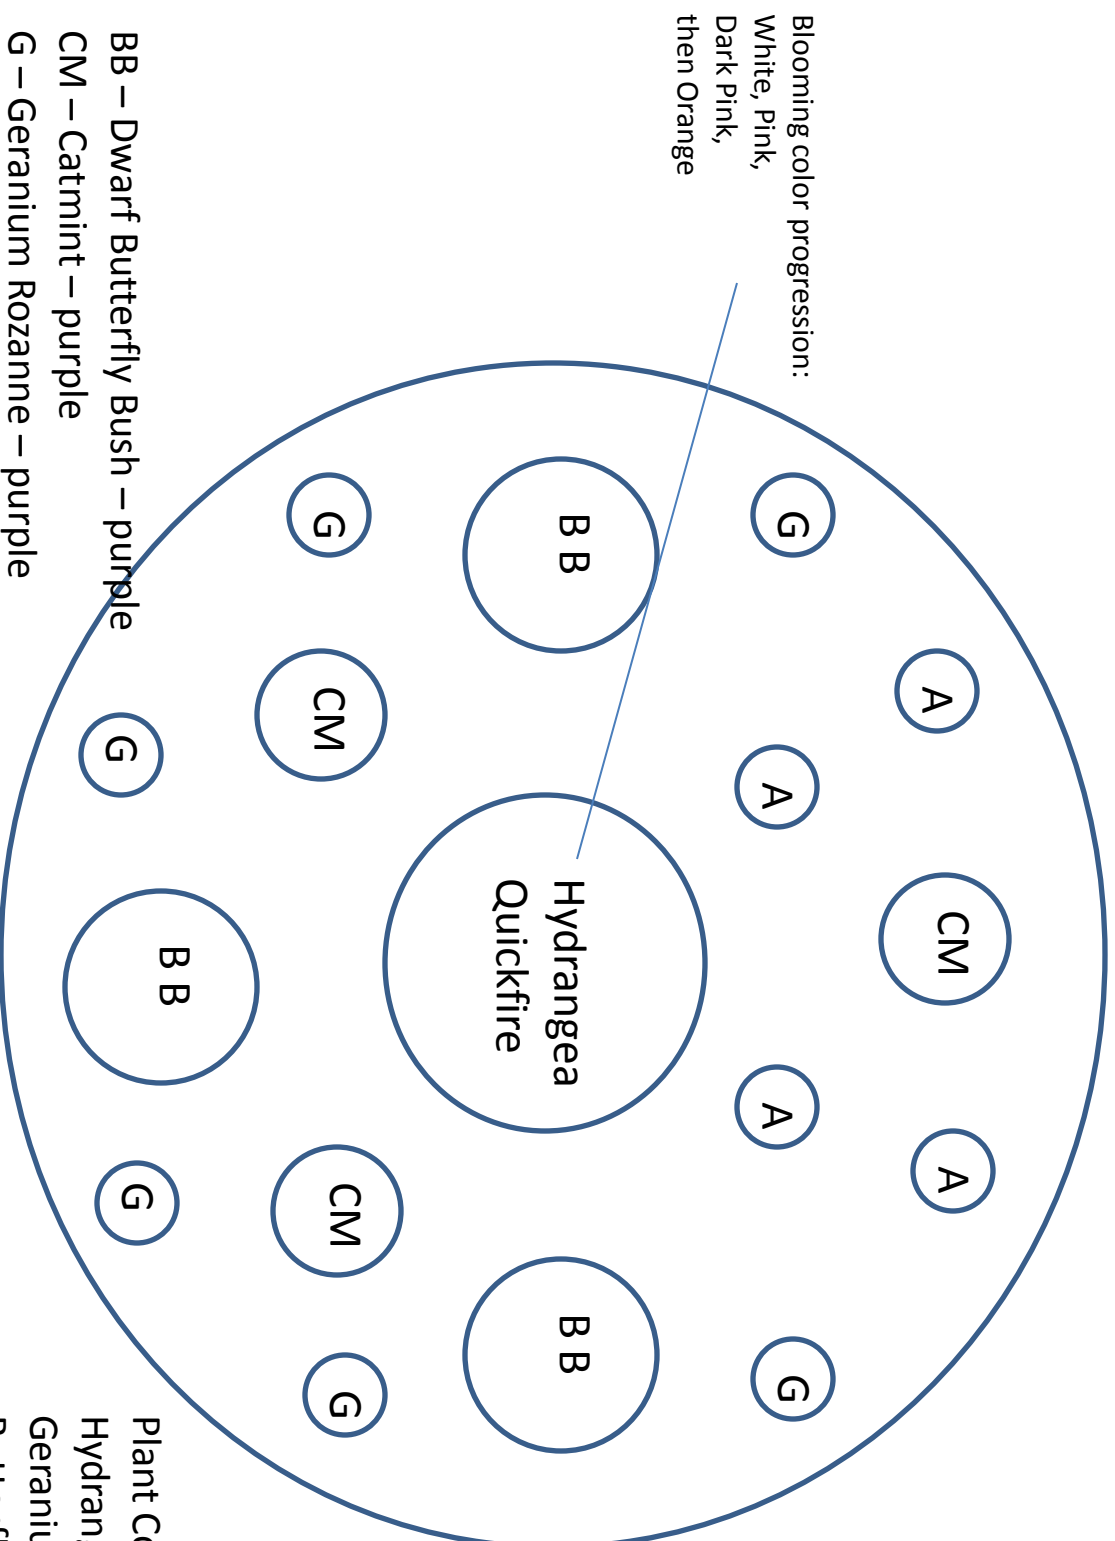

Circular Pollinator Garden

(SW corner of headstone area, encircled by paved roads)

- BB – Dwarf Butterfly Bush – purple
- CM – Catmint – purple
- G – Geranium Rozanne – purple
- A – Aster – hot pink

Plant Costs: \$216
Hydrangea = \$30
Geranium = \$16 x 6
Butterfly bush = \$30 x 3
The rest from Wiltamuths

Scatter Milkweed
In long-term
expansion field

Wildflower Field

Joe Pye weed row

Hedge row

Existing semi-circular garden

Aster grouping

- JP – Joe Pye Weed (tall – purple truss)
- H – Helianthus (pale yellow flowers)
- E – Echinacea (purple cone flowers)
- A – Aster – hot pink