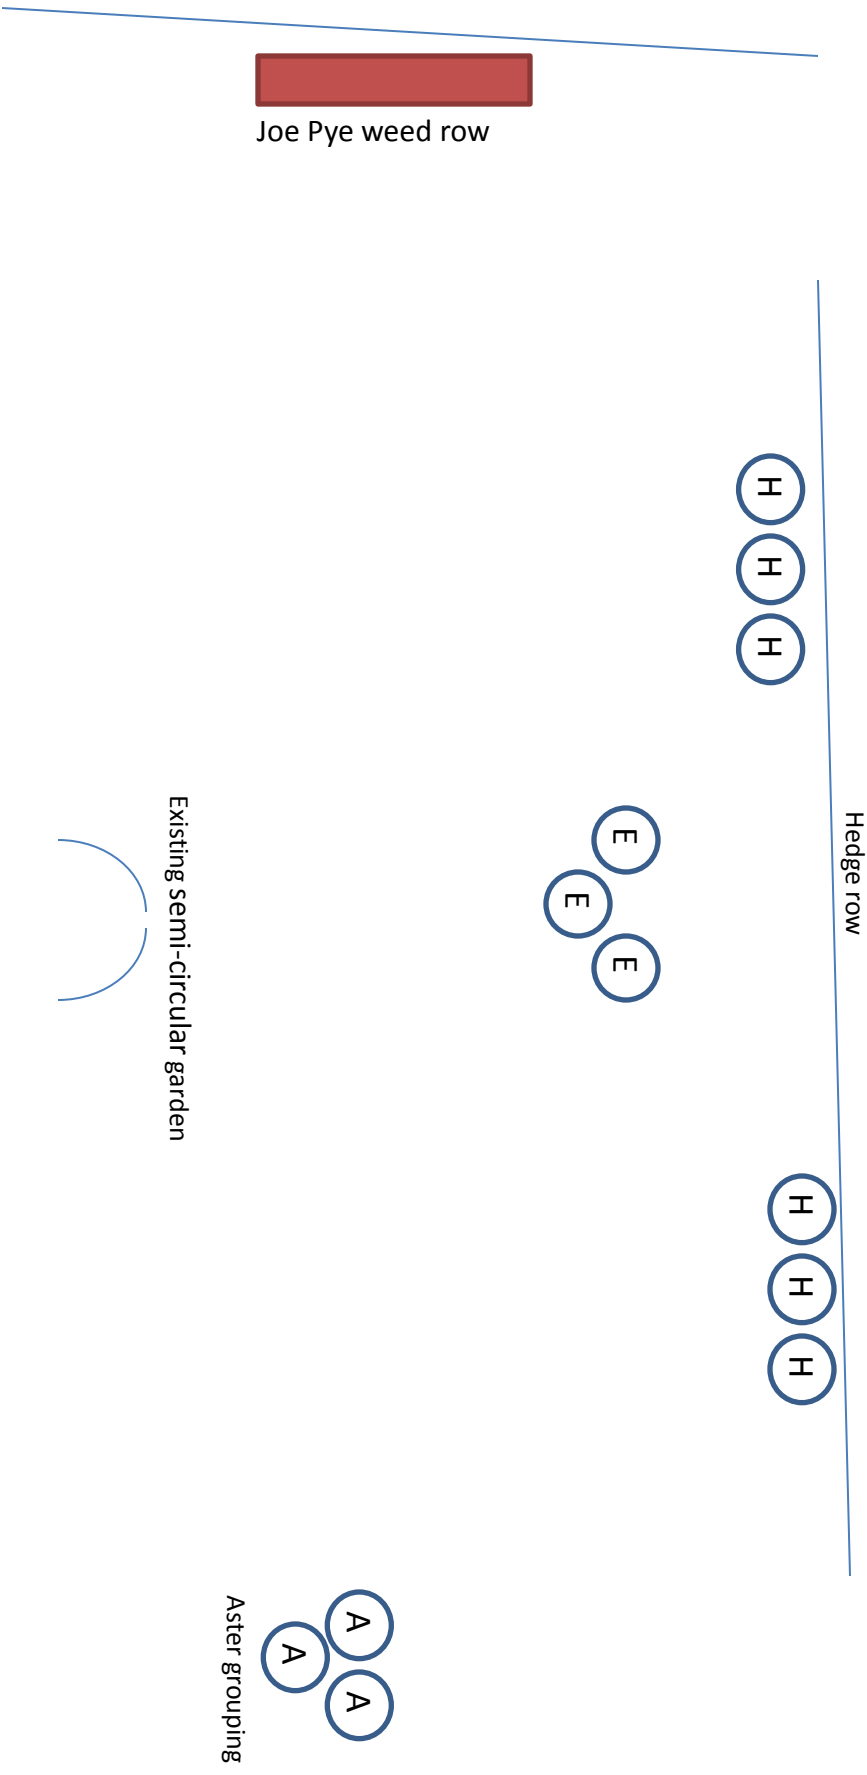

Circular Pollinator Garden

(SW corner of headstone area, encircled by paved roads)

- BB – Dwarf Butterfly Bush – purple
- CM – Catmint – purple
- G – Geranium Rozanne – purple
- A – Aster – hot pink

Plant Costs: \$216
Hydrangea = \$30
Geranium = \$16 x 6
Butterfly bush = \$30 x 3
The rest from Wiltamuths

Scatter Milkweed
In long-term
expansion field

Wildflower Field

Joe Pye weed row

Hedge row

Existing semi-circular garden

Aster grouping

- JP – Joe Pye Weed (tall – purple truss)
- H – Helianthus (pale yellow flowers)
- E – Echinacea (purple cone flowers)
- A – Aster – hot pink